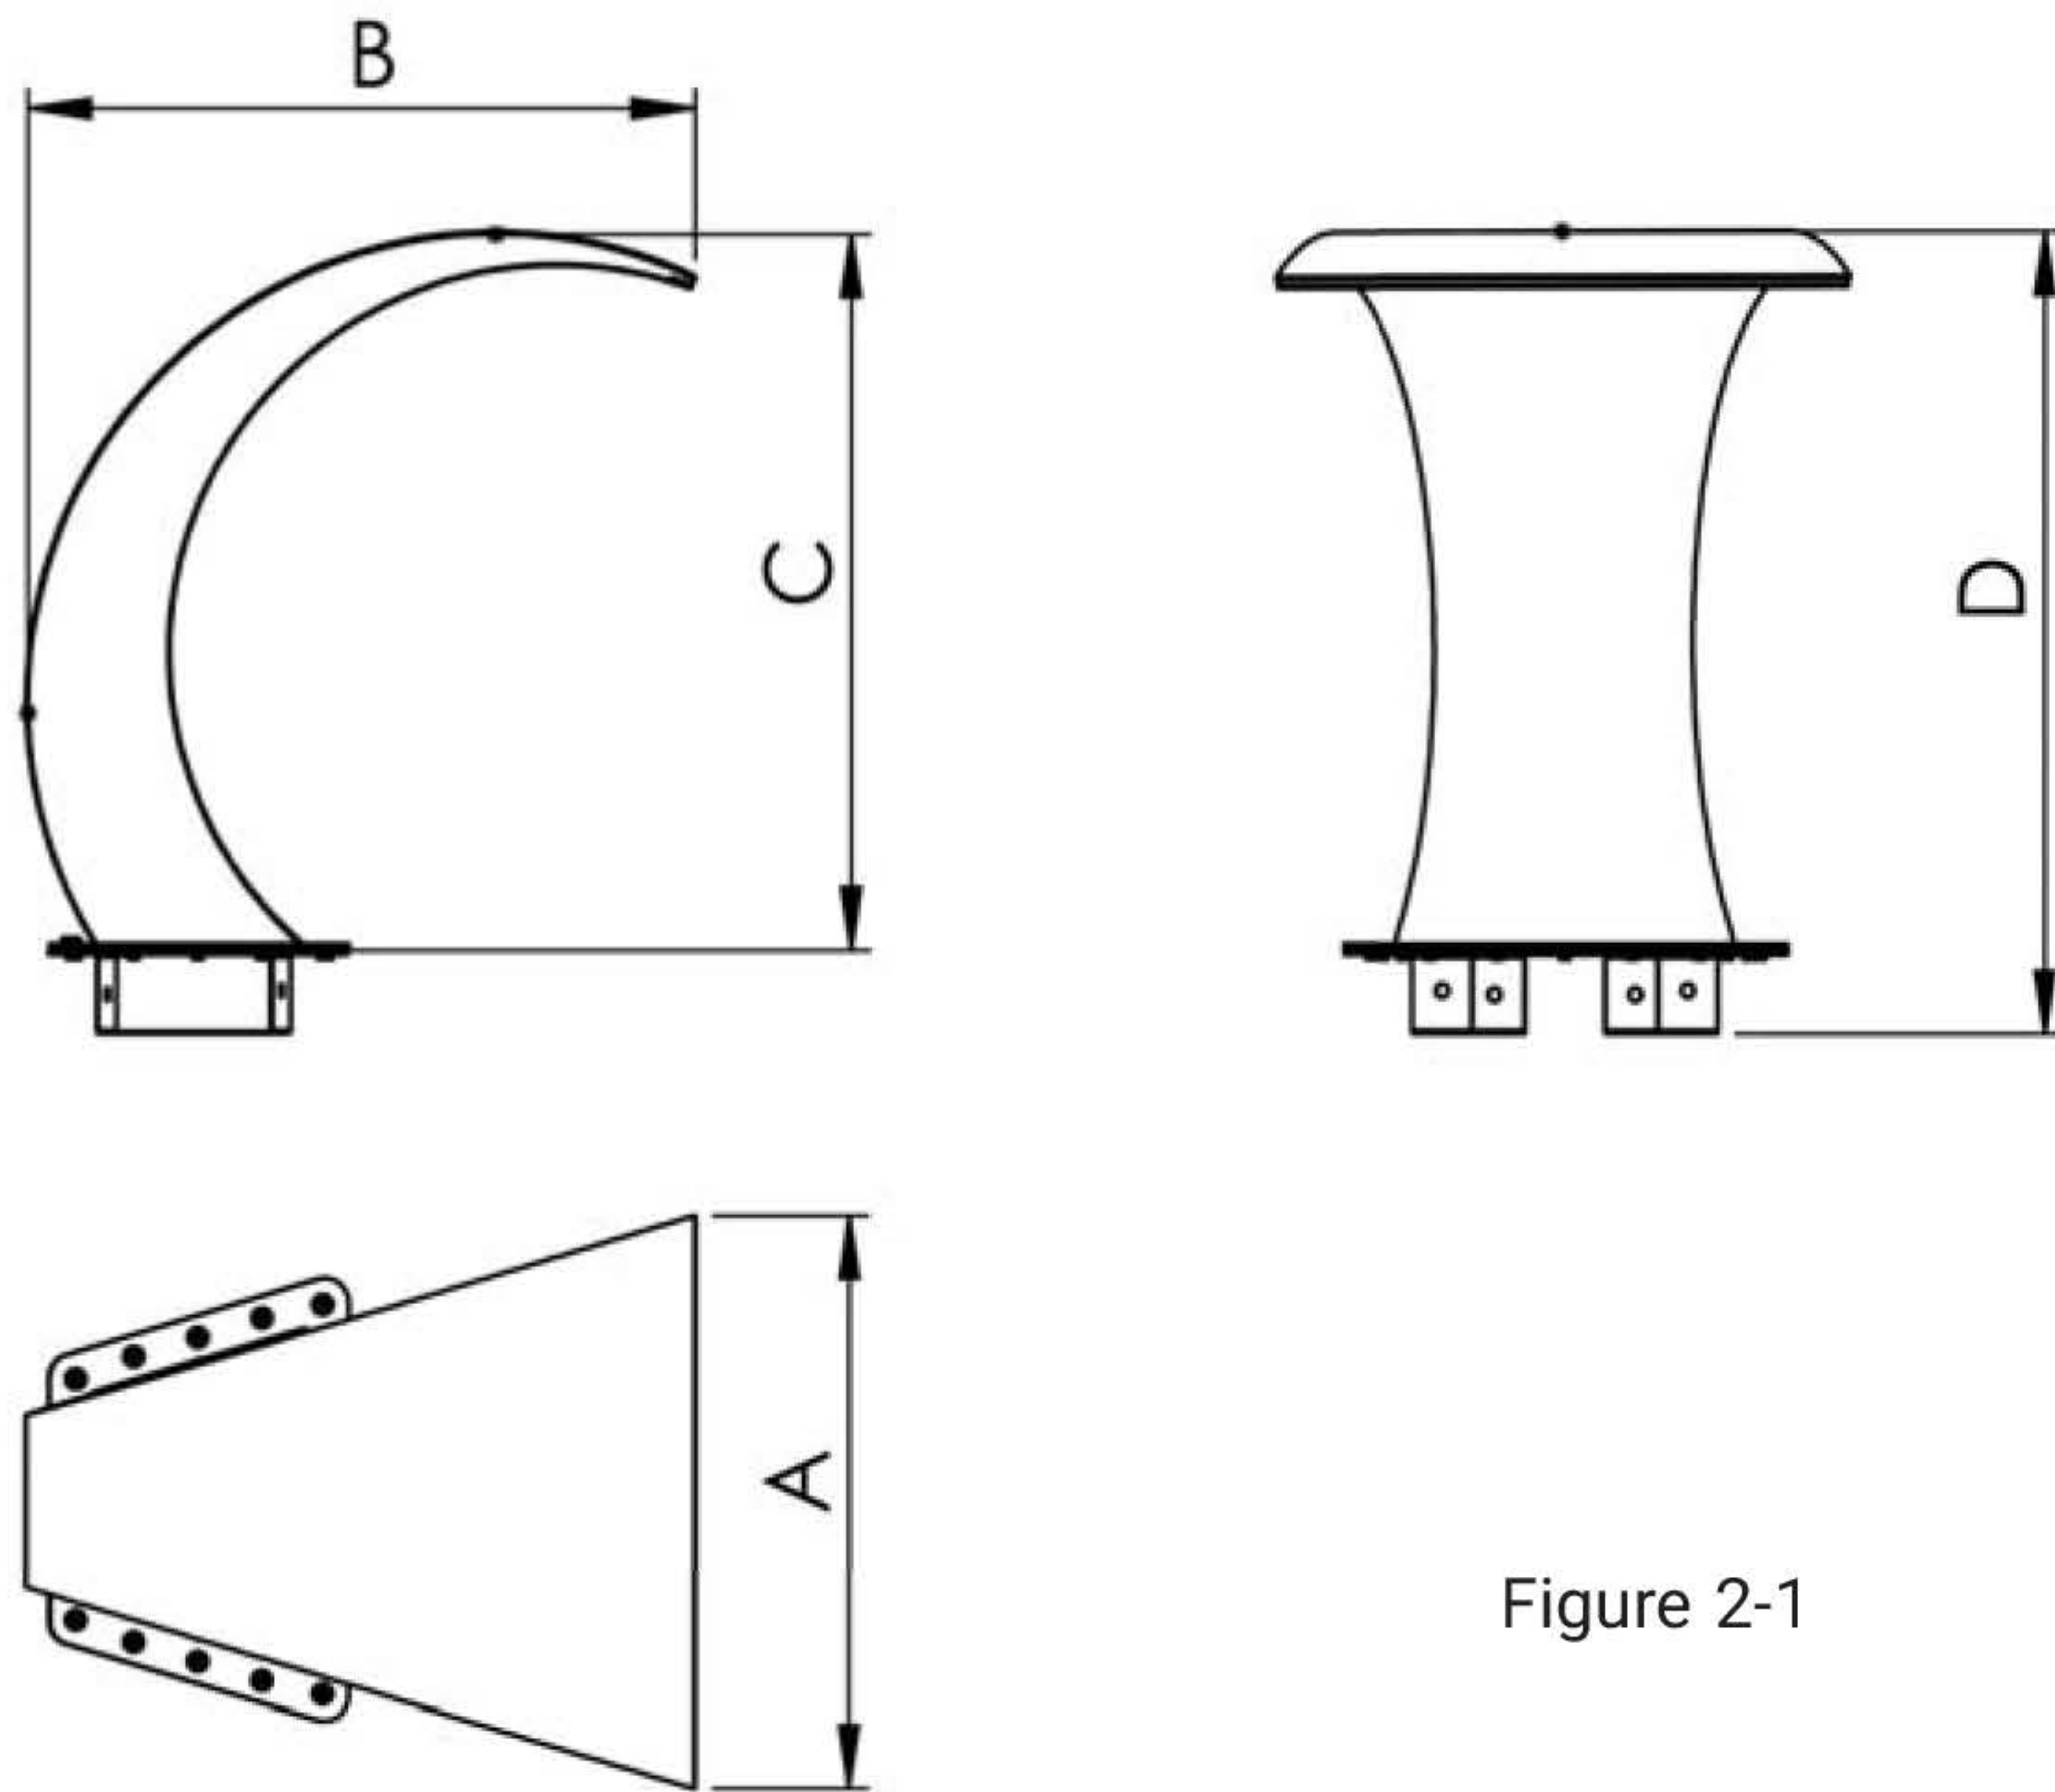

Pool Water Curtain

1. All models of PWCN

Figure 1-1

★ Identification codes

PWCN- L60

Pool Water Curtain Nozzle

Water curtain Length
40/60 cm

Figure 1-2

2. Technical details

Figure 2-1

TECHNICAL DETAILS: Pool Water Curtain Nozzle		
TYPE	PWCN	
	L60	L40
Water curtain length (mm)	600~1000	400~700
Dimensions (mm)	A	600
	B	700
	C	750
	D	840
Water Thickness(mm)	6	4.5
Holder	yes	yes
Connection size (inch)	2 1/2"	2"
Flow (m ³ /hr)	30	17
Pressure Drop (bar)	0.2	0.2
Material	Stainless steel.316	Stainless steel.316
Weight (kg)	22	12
Order code	PWCN-L60	PWCN-L40