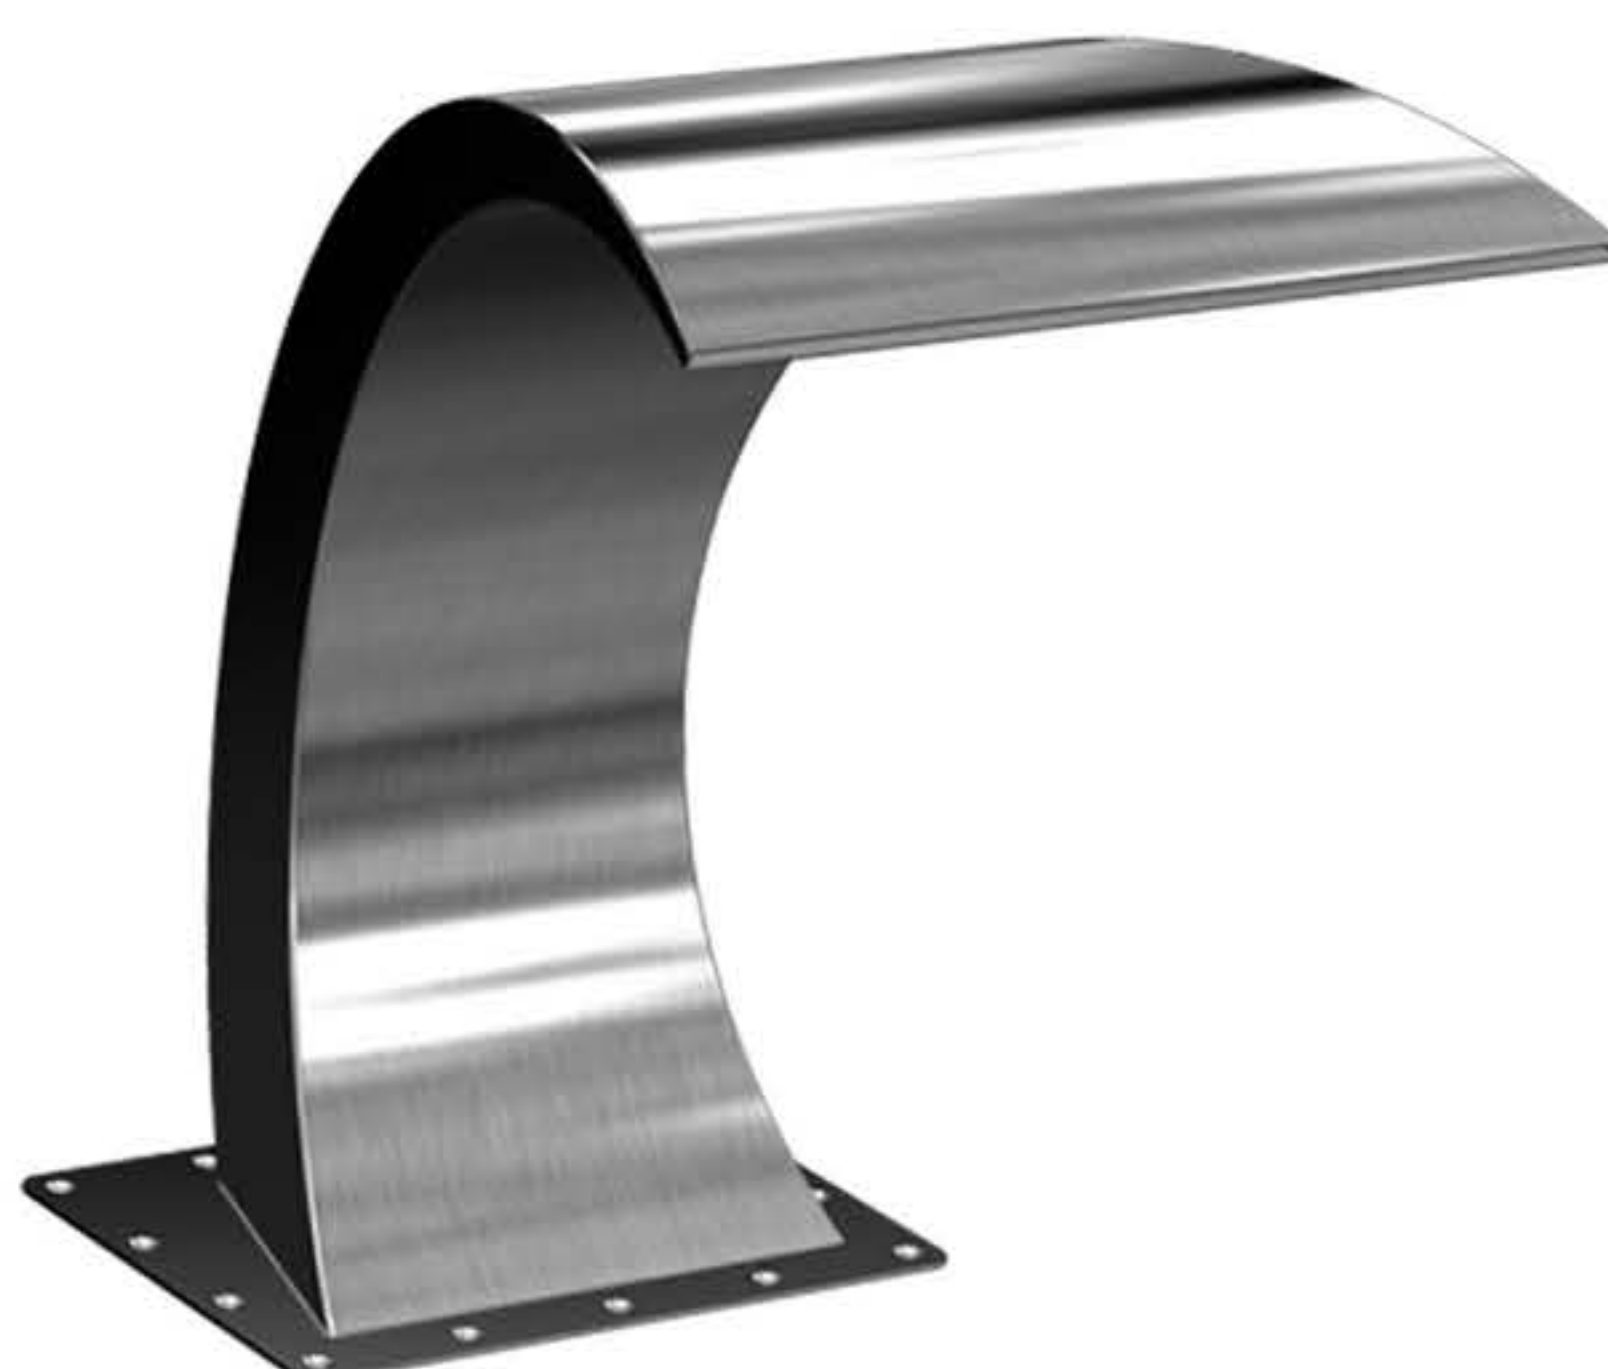

Pool Water Curtain

1. All models of PWCN

Figure 1-1

★ Identification codes

PWCN- L60

Pool Water Curtain Nozzle

Water curtain Length
40/60 cm

Figure 1-2

2. Technical details

Figure 2-1

TECHNICAL DETAILS: Pool Water Curtain Nozzle		
TYPE	PWCN	
	L60	L40
Water curtain length (mm)	600~1000	400~700
Dimensions (mm)	A	600
	B	700
	C	750
	D	840
Water Thickness(mm)	6	4.5
Holder	yes	yes
Connection size (inch)	2 1/2"	2"
Flow (m ³ /hr)	30	17
Pressure Drop (bar)	0.2	0.2
Material	Stainless steel.316	Stainless steel.316
Weight (kg)	22	12
Order code	PWCN-L60	PWCN-L40