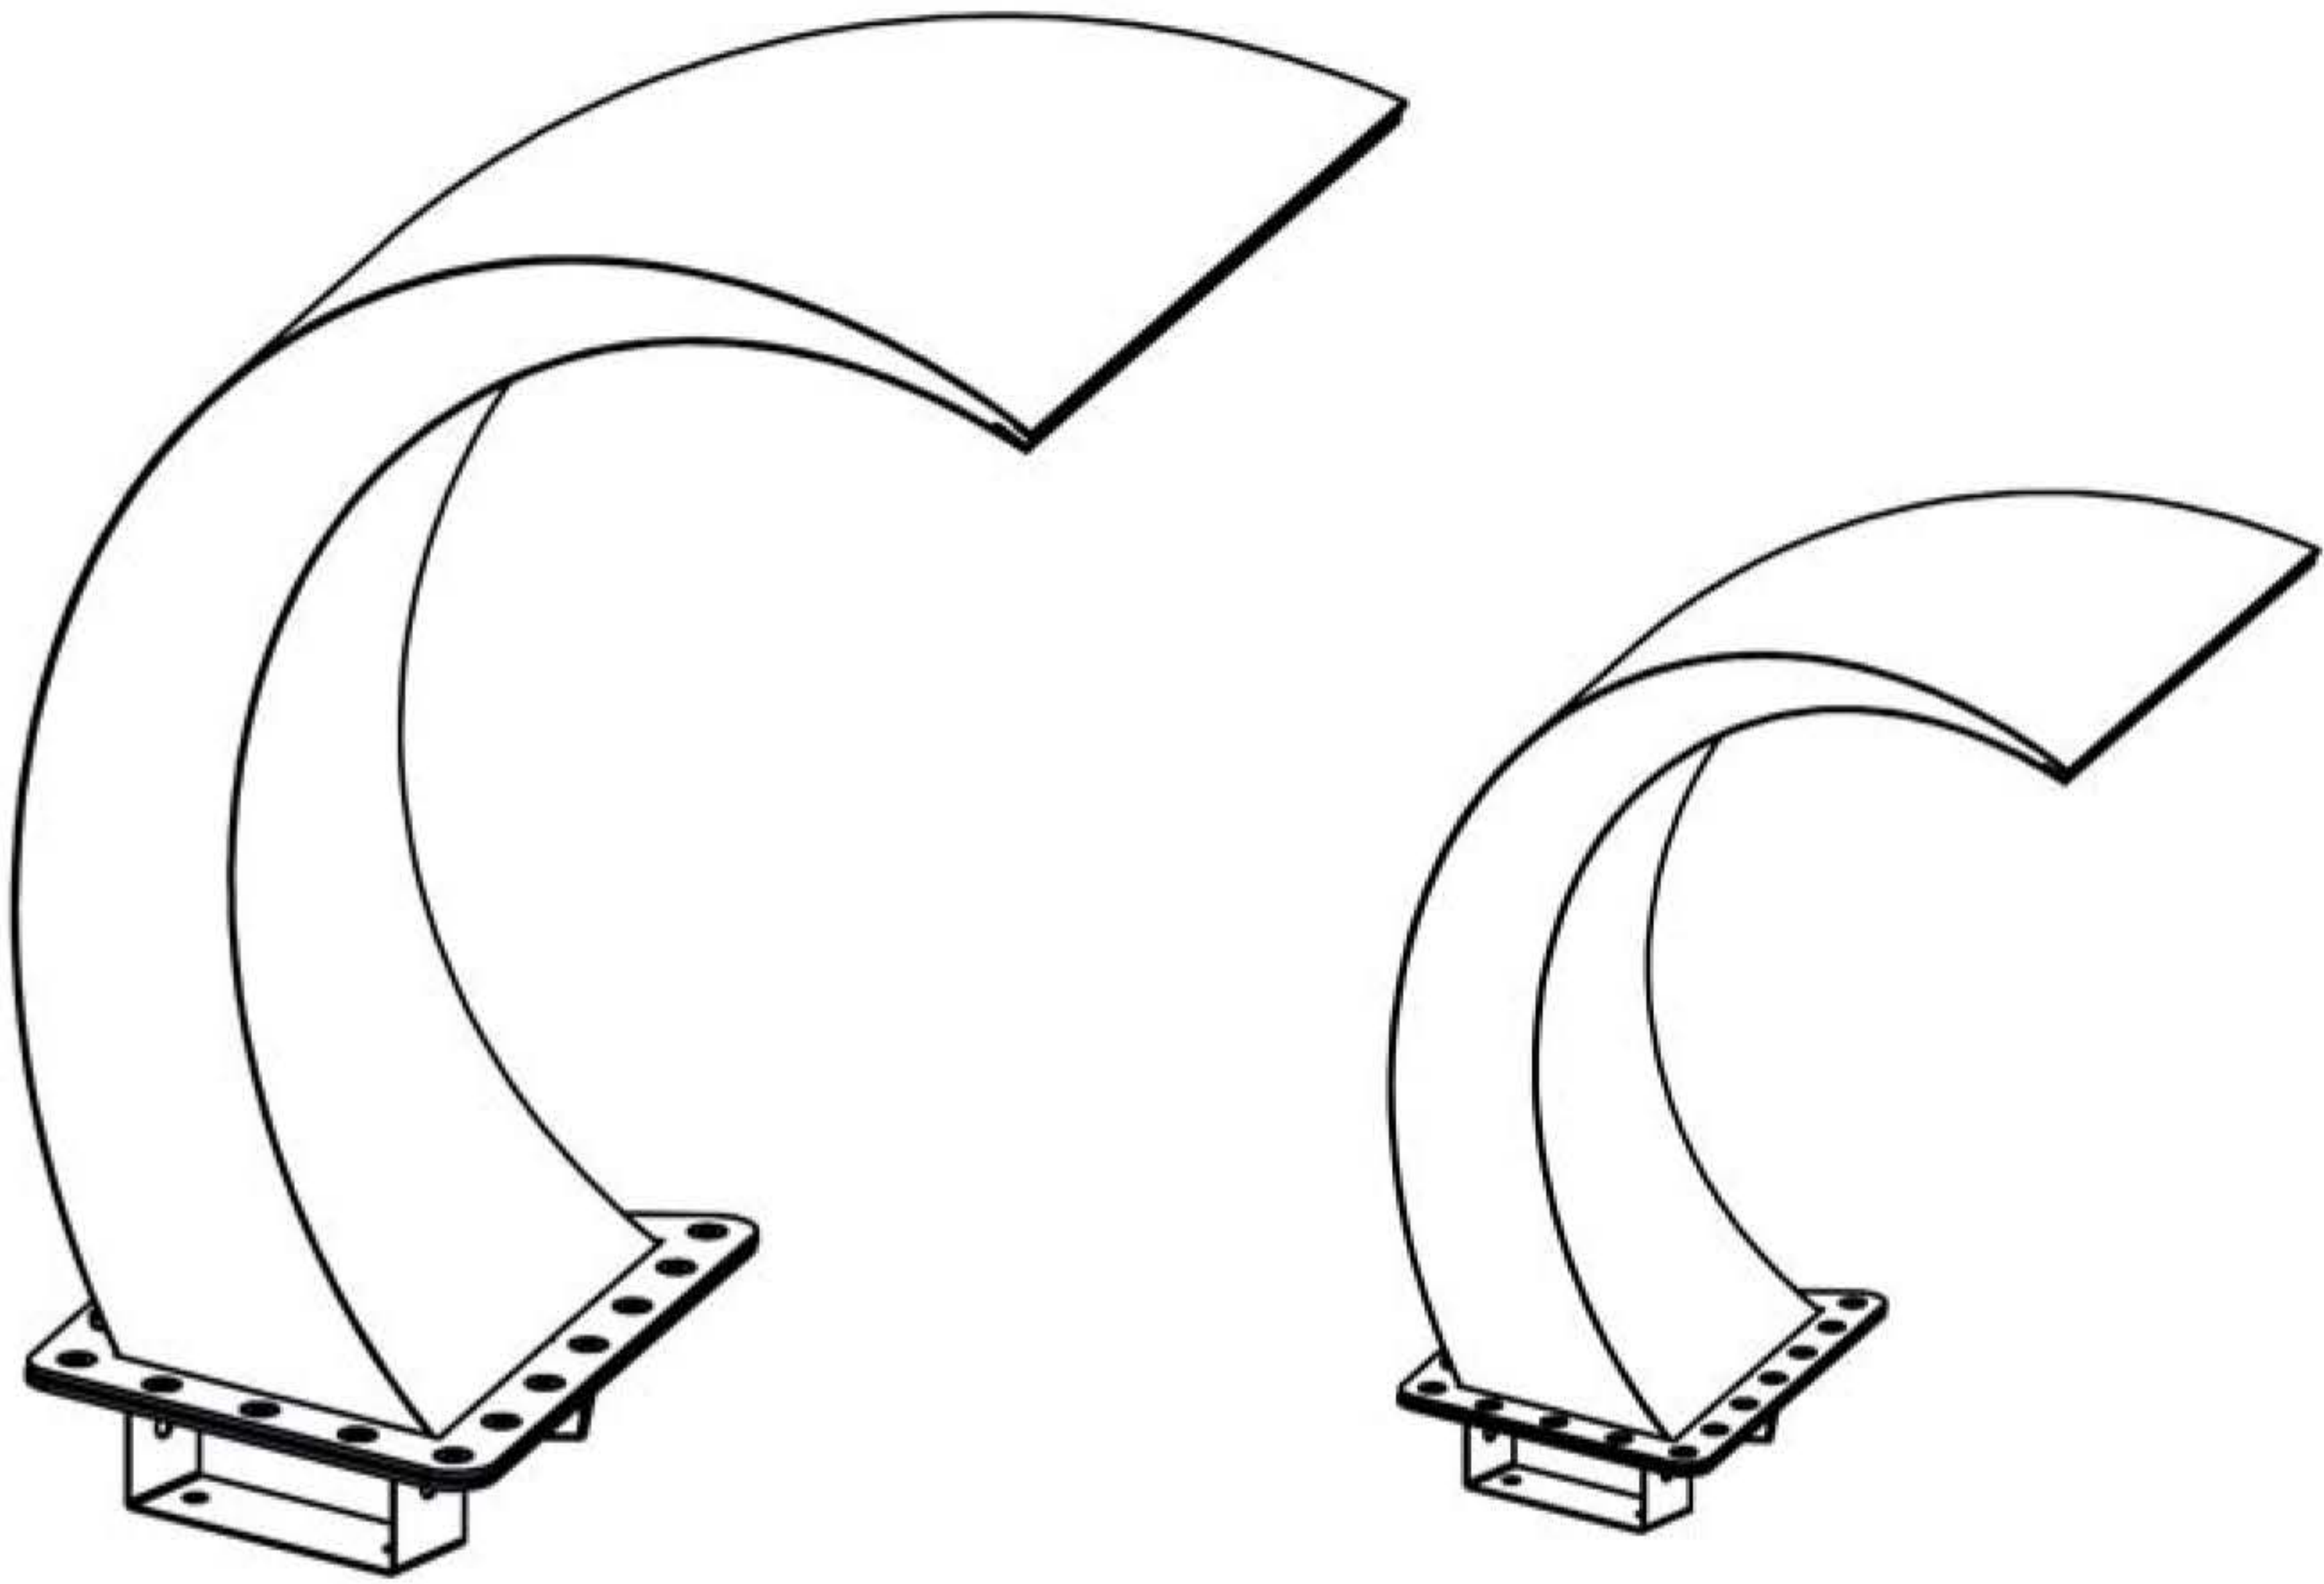

Pool Water Curtain

1. All models of PWCN

Figure 1-1

★ Identification codes

PWCN- L60

Pool Water Curtain Nozzle

Water curtain Length
40/60 cm

Figure 1-2

2. Technical details

Figure 2-1

TECHNICAL DETAILS: Pool Water Curtain Nozzle		
TYPE	PWCN	
	L60	L40
Water curtain length (mm)	600~1000	400~700
Dimensions (mm)	A	600
	B	700
	C	750
	D	840
Water Thickness(mm)	6	4.5
Holder	yes	yes
Connection size (inch)	2 1/2"	2"
Flow (m ³ /hr)	30	17
Pressure Drop (bar)	0.2	0.2
Material	Stainless steel.316	Stainless steel.316
Weight (kg)	22	12
Order code	PWCN-L60	PWCN-L40