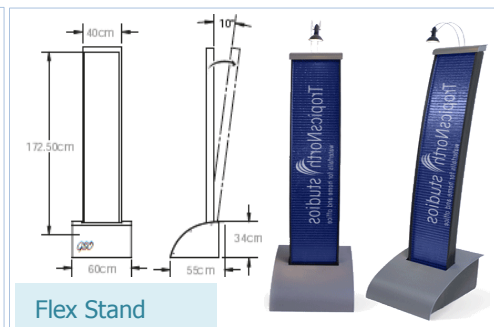

Glass Stand in transparent or frosted glass with engraved designs and writing ability.

Stone Stand with a great variety of materials and colors can be used for partition and Beauty indoor and outdoor.

Inwall Stand that within walls of buildings used.

Flex Stand that your advertising can be attractive by pleasant water movement.

**استند تبلیغاتی :** حرکت دلنشین آب روی تبلیغات و تیزرهای شما را جذاب تر و به یاد ماندنی تر می کند.

Type	Glass Stand	Stone Stand	Inwall Stand	Flex Stand	نوع
DIMENSIONS(LxWXH)	1000x200x2040mm	830x200x2100mm	500x160x2100mm	600x550x1730mm	ابعاد (قطر x ارتفاع)
Material	Stainless Steel304	Stainless Steel304	Stainless Steel304	Stainless Steel304	جنس
weight	[kg]	50	25	25	وزن کیلوگرم